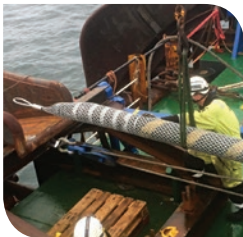

CABLE PULLING GRIPS
FOR ARRAY, EXPORT,
UMBILICAL AND
SUBSEA CABLE
INSTALLATIONS

CABLE PULLING GRIPS FOR ARRAY, EXPORT, UMBILICAL AND SUBSEA CABLE INSTALLATIONS

These speciality cable grips are extremely heavy duty and suitable for large underwater pulls, plus other applications in the oil and gas industries.

Galvanised steel construction for heavy duty large diameter pulls. Applications include underwater cable installation. Available in single eye, double eye lace closing and double eye. Sizes range from 90 mm (3.5 in) to 285 mm (11.22 in).

Manufactured to order.

Larger sizes and different material grades in stainless and aramid available on request.

Slingco Part No.	Lattice Length		Range		Lattice Material	Approx. Break Load	
	in	mm	in	mm		lb	kg
SINGLE EYE							
ZCS12740-THI-2M	78.75	2,000	3.5 - 5	90-125	Galv.	110,230	50,000
ZCS12741-THI-2.5M	98.5	2,500	4.3 - 5.7	110-145	Galv.	121,253	55,000
ZCS12742-THI-3M	118	3,000	5.1 - 6.7	130-172	Galv.	143,299	65,000
ZCS12743-THI-3M	118	3,000	6.1 - 8.25	155-210	Galv.	154,300	70,000
ZCS12744-THI-3M	118	3,000	7.67 - 9.8	195-250	Galv.	198,400	90,000
ZCS12745-THI-3M	118	3,000	9.25 - 11.22	235-285	Galv.	198,400	90,000
DOUBLE EYE							
ZCS12754-THI-2M	78.75	2,000	3.5 - 5	90-125	Galv.	121,253	55,000
ZCS12755-THI-2.5M	98.5	2,500	4.3 - 5.7	110-145	Galv.	132,276	60,000
ZCS12756-THI-3M	118	3,000	5.1 - 6.7	130-172	Galv.	165,345	75,000
ZCS12757-THI-3M	118	3,000	6.1 - 8.25	155-210	Galv.	176,368	80,000
ZCS12758-THI-3M	118	3,000	7.67 - 9.8	195-250	Galv.	198,400	90,000
ZCS12759-THI-3M	118	3,000	9.25 - 11.22	235-285	Galv.	198,400	90,000
LACE UP							
ZCS12760-THI-2M	78.75	2,000	3.5 - 5	90-125	Galv.	110,230	50,000
ZCS12761-THI-2.5M	98.5	2,500	4.3 - 5.7	110-145	Galv.	110,230	50,000
ZCS12762-THI-3M	118	3,000	5.1 - 6.7	130-172	Galv.	154,300	70,000
ZCS12763-THI-3M	118	3,000	6.1 - 8.25	155-210	Galv.	154,300	70,000
ZCS12764-THI-3M	118	3,000	7.67 - 9.8	195-250	Galv.	198,400	90,000
ZCS12765-THI-3M	118	3,000	9.25 - 11.22	235-285	Galv.	198,400	90,000